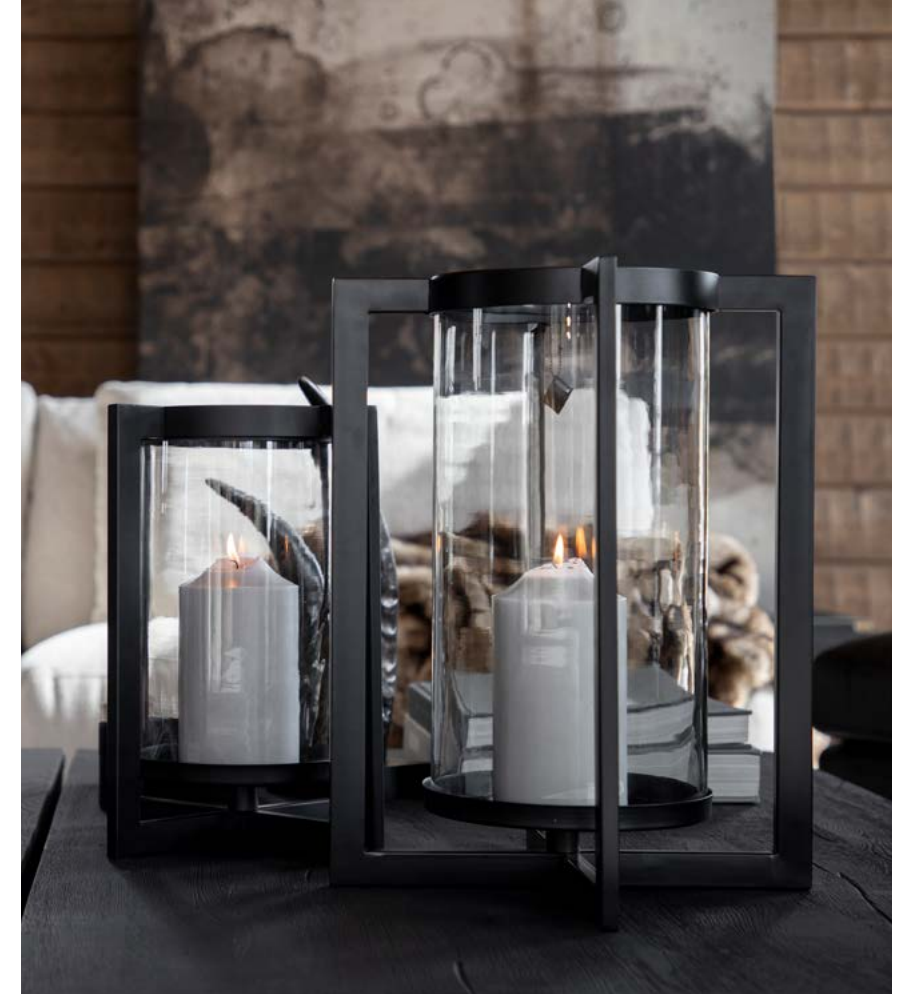

”Find peace in the quiet elegance of soft textures and light-filled spaces.”

[GET THE LOOK](#)