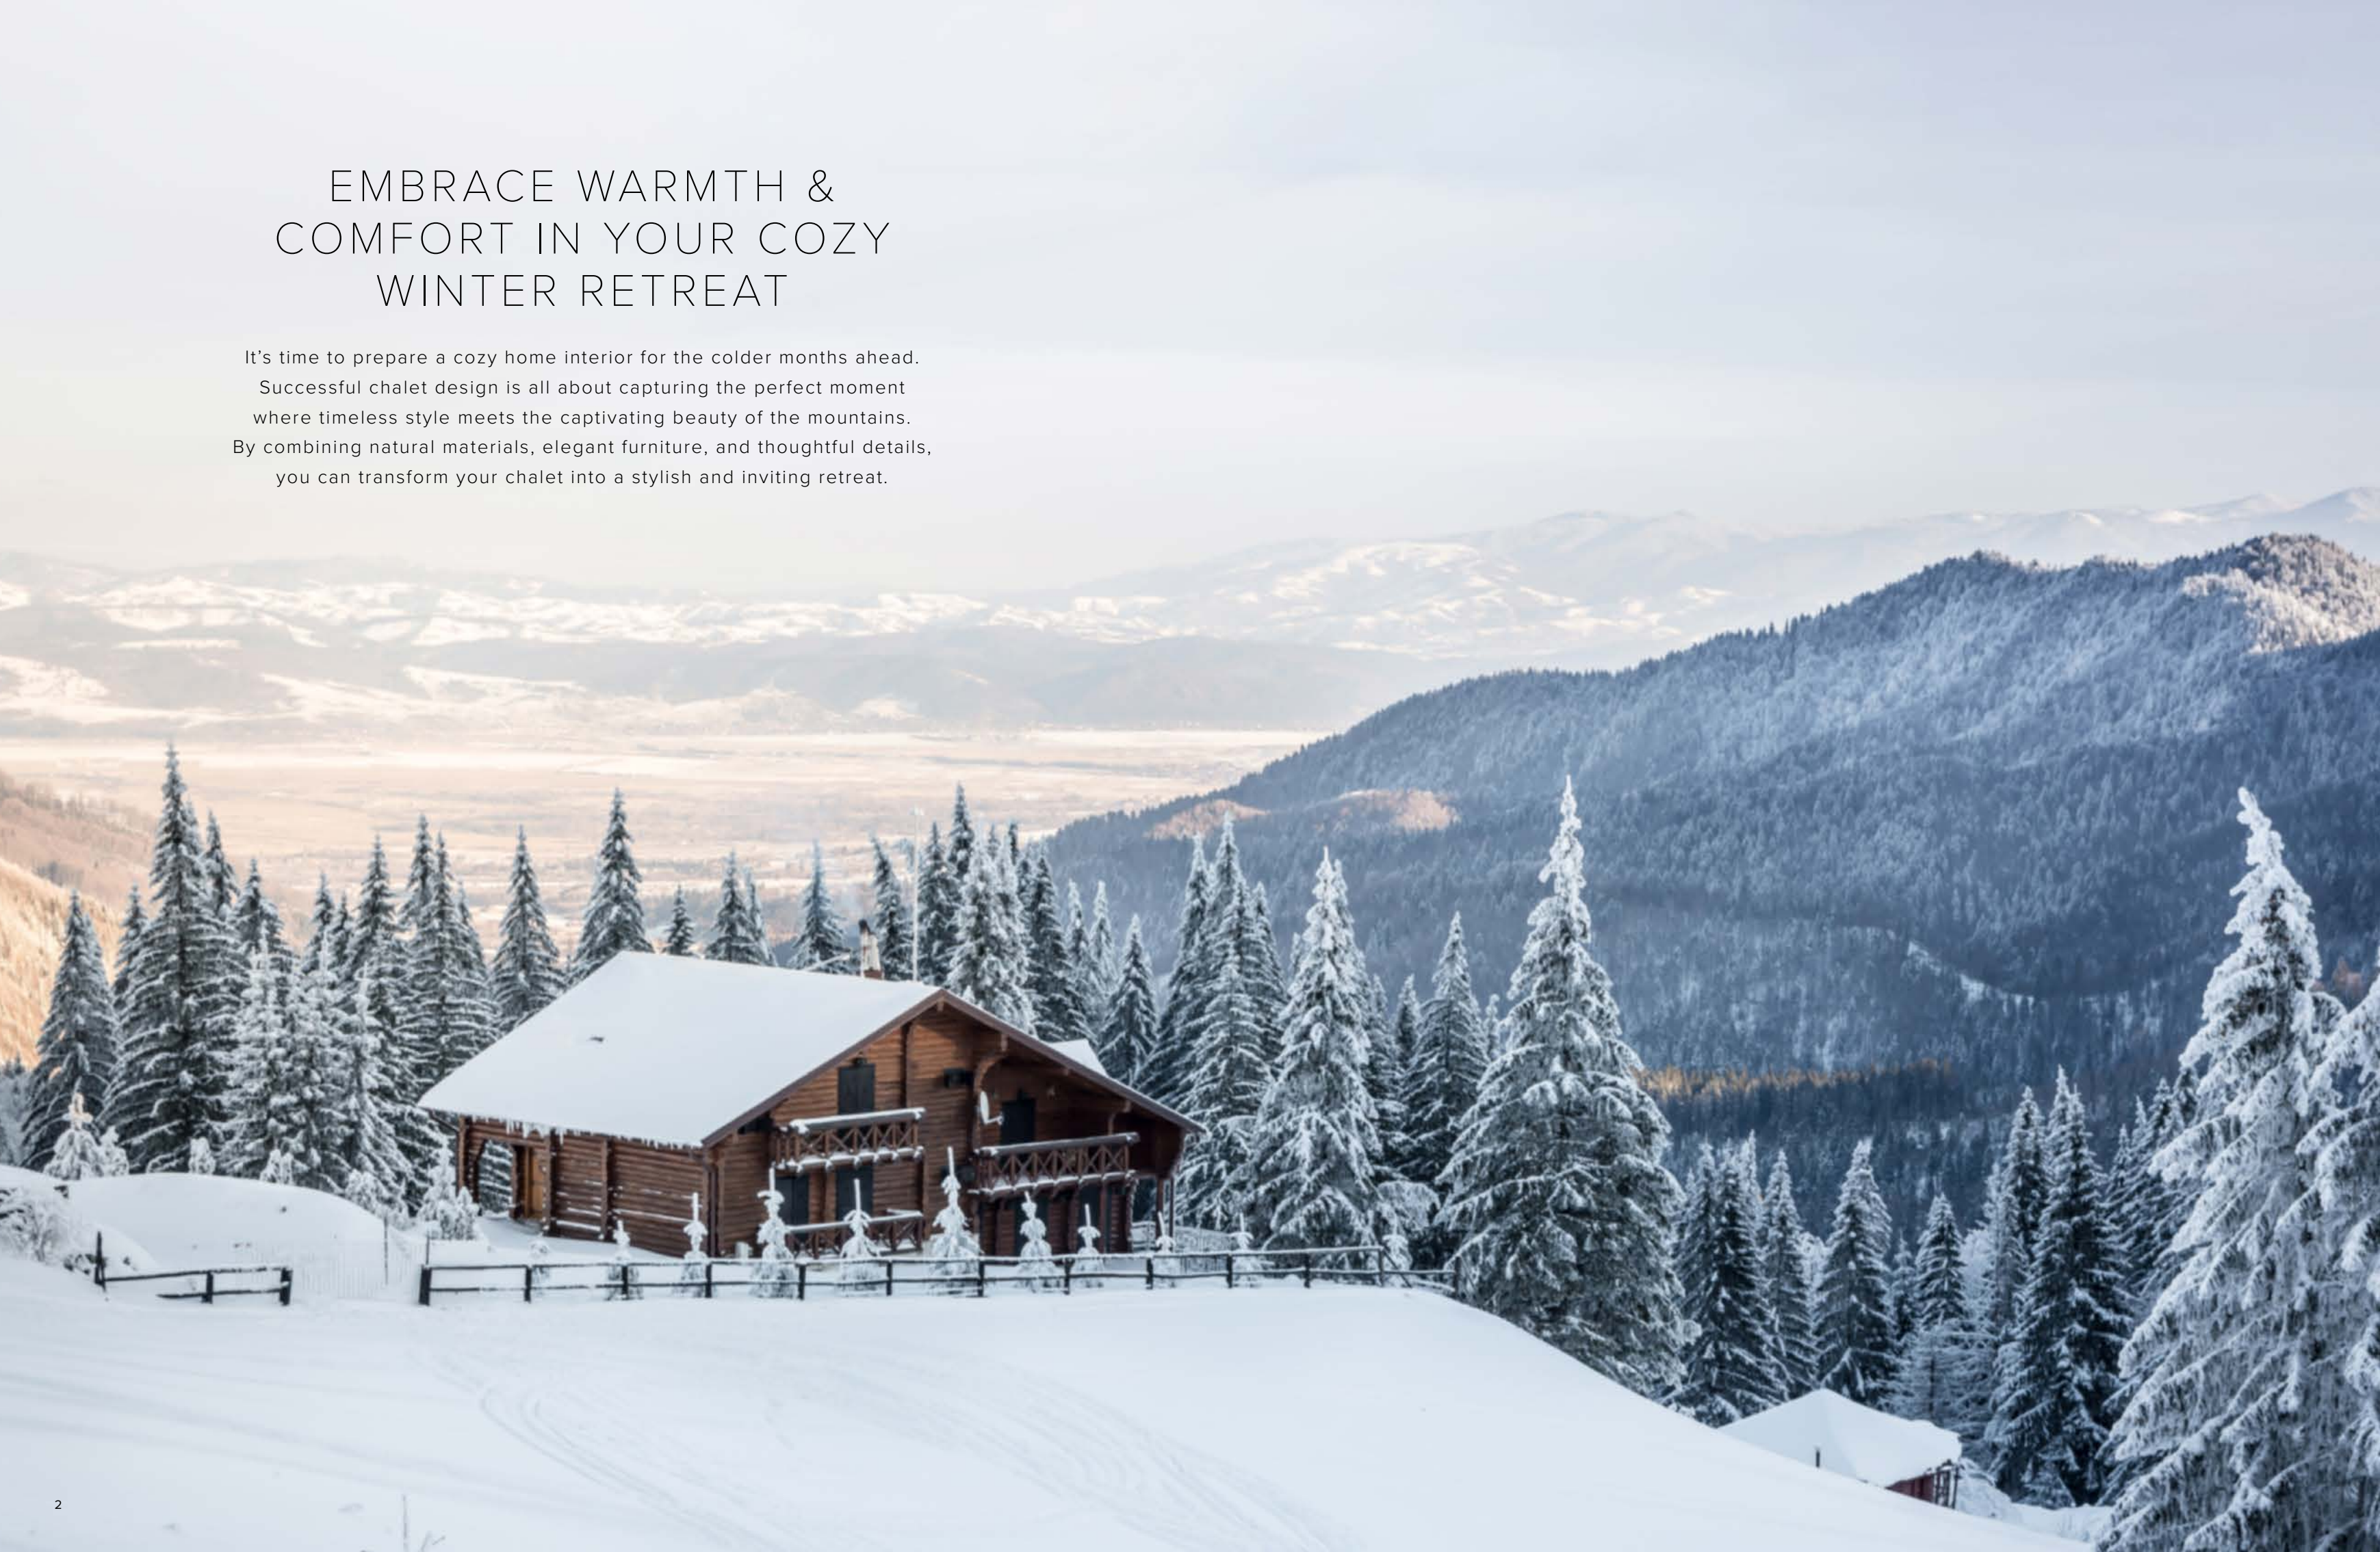

THE NORDIC LODGE

The Nordic lodge trend combines minimalist design with rustic charm, featuring natural materials, neutral colors, large windows, and soft textures that connect indoors with nature. It blends modern comforts with eco-friendly, timeless design, emphasizing simplicity, warmth, and tranquility.

GET THE LOOK

”Find peace in the quiet elegance of soft textures and light-filled spaces.”

[GET THE LOOK](#)

”A modern mountain escape that honors nature’s simplicity and beauty.”

GET THE LOOK

”Where modern simplicity blends sophistication with timeless lodge comfort.”